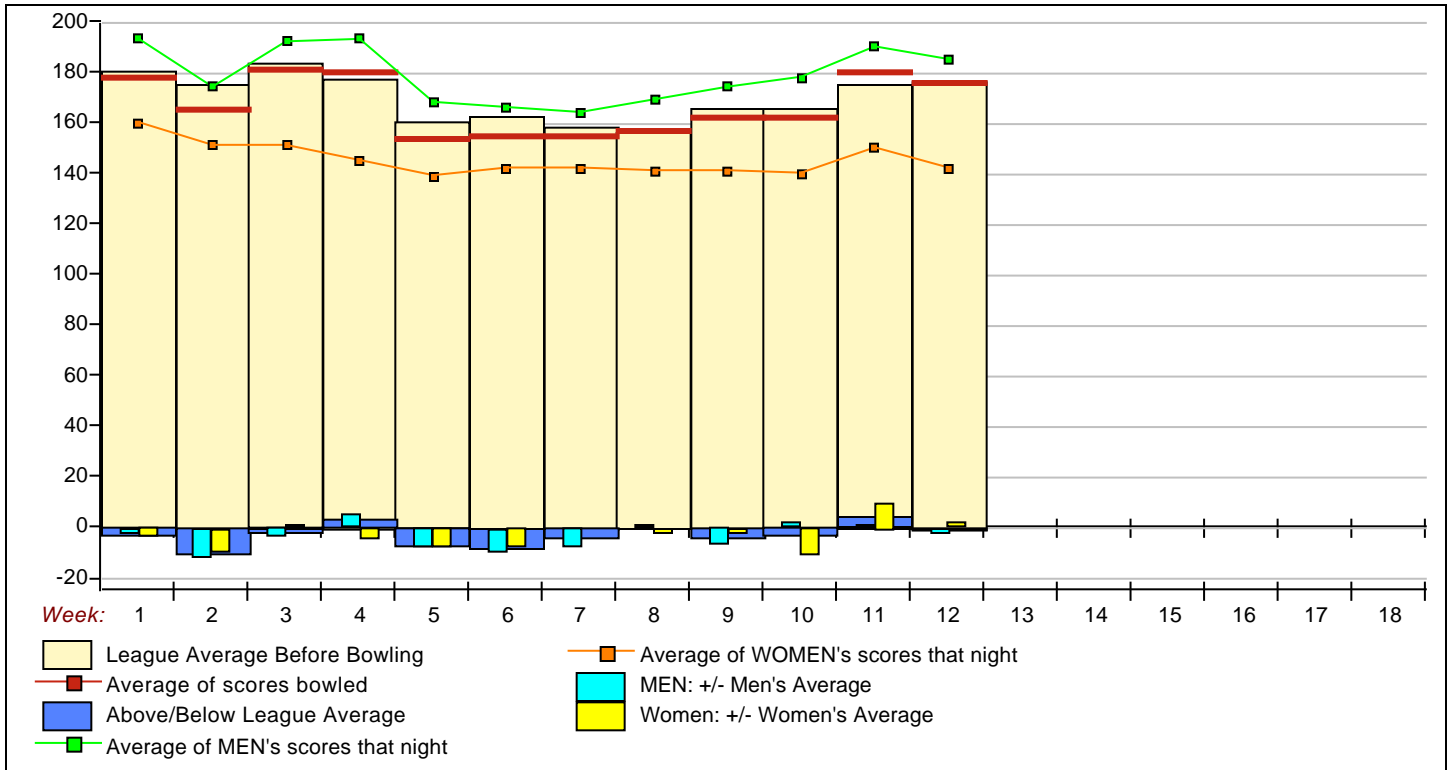

Last Week's Top Scores - Continued

Men	Scratch Game	269	Gary Hudgins	254	Bruce Haylett	243	Walter Gudmundsen
	Scratch Series	714	Gary Hudgins	655	Bruce Haylett	608	Doug Haylett
	Handicap Game	277	Gary Hudgins	271	Walter Gudmundsen	254	Bruce Haylett
	Handicap Series	738	Gary Hudgins	674	Walter Gudmundsen	668	Natalie Ellifritz
Women	Scratch Game	183	Shelly Graham	165	Stephanie McGilvrey	146	Dawn Peachey
	Scratch Series	517	Shelly Graham	428	Stephanie McGilvrey	406	Dawn Peachey
	Handicap Game	226	Stephanie McGilvrey	213	Shelly Graham	188	Dawn Peachey
	Handicap Series	611	Stephanie McGilvrey	607	Shelly Graham	532	Dawn Peachey

League Average Week-by-Week

Last Week's Top Game Scores

Individual High Averages